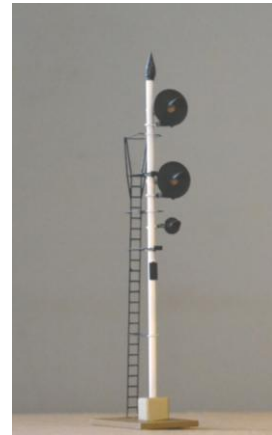

SAN MATEO LINE

HO Searchlight signals for Victorian and South Australian Railways .

Sml 11 A VR single
Sml 12 A VR double
Target searchlight signal

Sml 14A SAR double
Sml 13 A SAR single
Target searchlight signal

Sml 15 A VR double with
Low speed light

Sml 17 A VR
Auto (permissive)

Sml 21 A VR Auto
Short pole

Sml 20 VR double
Short Pole

Sml 23 A: SAR double
Earlier type black & white

Sml 22A : SAR single
black and white

Sml 18 A : VR auto with
lower red fixed light

White Models available as finished models ready to use or kits .Refer to models available page for more variations. All have leds and wired for 12 volt DC power .
Please contact for prices .