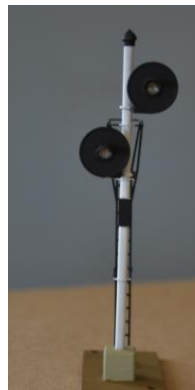

SAN MATEO LINE

HO Searchlight signals for Victorian and South Australian Railways .

Sml 11 A VR single
Sml 12 A VR double
Target searchlight signal

Sml 14A SAR double
Sml 13 A SAR single
Target searchlight signal

Sml 15 A VR double with
Low speed light

Sml 17 A VR
Auto (permissive)

Sml 21 A VR Auto
Short pole

Sml 20 VR double
Short Pole

Sml 23 A: SAR double
Earlier type black & white

Sml 22A : SAR single
black and white

Sml 18 A : VR auto with
lower red fixed light

White Models available as finished models ready to use or kits .Refer to models available page for more variations. All have leds and wired for 12 volt DC power .
Please contact for prices .