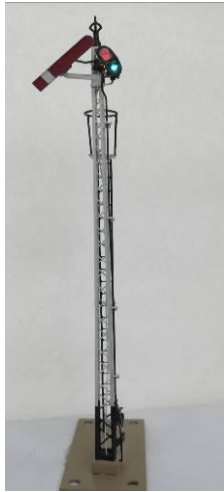

SAN MATEO LINE

HO Semaphore signals for Victorian and South Australian Railways

Sml 85 A ; VR Lattice mast somersault home signal. Fully assembled has led lights which change with the movement of the signal arm , can be connected to a servo.

Sml 63 A ;
VR home

Sml 64 A VR
Permissive

Sml 65 A VR
double /low speed

Sml 67 A SAR
Double home

Upper Quadrant signals have operating rods through pole .Can be connected to servo.
Light colour changes with movement of arm . Red Amber Green.

NEW SOUTH WALES AND QUEENSLAND SIGNALS Ho

Sml 46 A .NSW
3/3 colour light

Smqs 5 QLD intermediate
with shunt light

Smqs Qld 3 aspect
intermediate (rear)

All models shown are available as kits or ready to place .For full range of models available refer to models available page .For more pictures of Queensland models refer to Queensland scale models website. For prices please contact San Mateo Line.